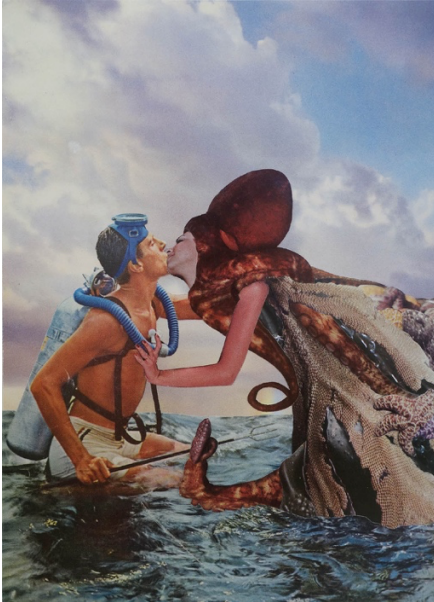

[Javier Piñón](#) (in Primary Bedroom)