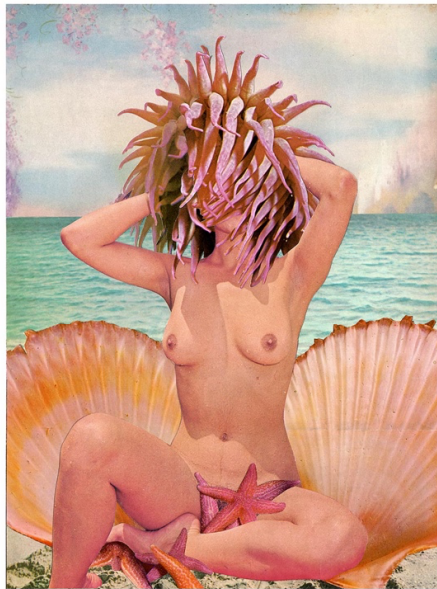

## Holborn Art

[Elizabeth Peyton](#) (in Foyer heading into Dining Room)

ELIZABETH PAYTON  
20X30 EDITION 30  
PRINT

[Kiki Smith](#) (Deer in Dining Room; Wild Turkey in Foyer. Also, the Maiden & Moonflower wallpaper in the powder room off of the door coming in from the porte-cochère is by Kiki Smith)

KIKI SMITH  
ETCHING  
EDITION 30

[Hunt Slonem](#) (over fireplace in Foyer)

HUNT SLONEM  
OIL ON CANVAS  
40X40

Holborn Art

[Robyn Denny](#) (in Nook off of Foyer)

[Elijah Burgher](#) (Slightly different version in Kitchen)

## Holborn Art

[Katie Halton](#) (Going up staircase from Foyer to second floor, there are two Katie Halton's. The one below is based on the cover of the Nina Simone album, *It Is Finished*)

KATIE HALTON  
36X32  
ACRYLIC ON VELVET